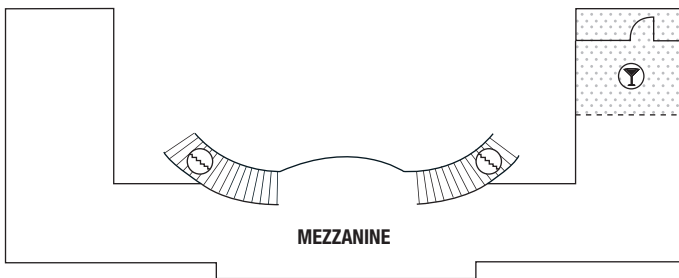

BOUTIQUE EVENT VENUE

- Unusable Space
- ♀ Women's Washroom
- ♂ Men's Washroom
- ↕ Stairs
- FS Food Stations
- ⊕ Elevator
- AW Air Walls
- ⌂ Bar
- VIP V.I.P. Suite
- CC Coat Check
- TB Technical Booth
- PO Pizza Oven
- DF Dance Floor
- ≡ Window
- ≡ Sliding Doors
- ⌂ Door