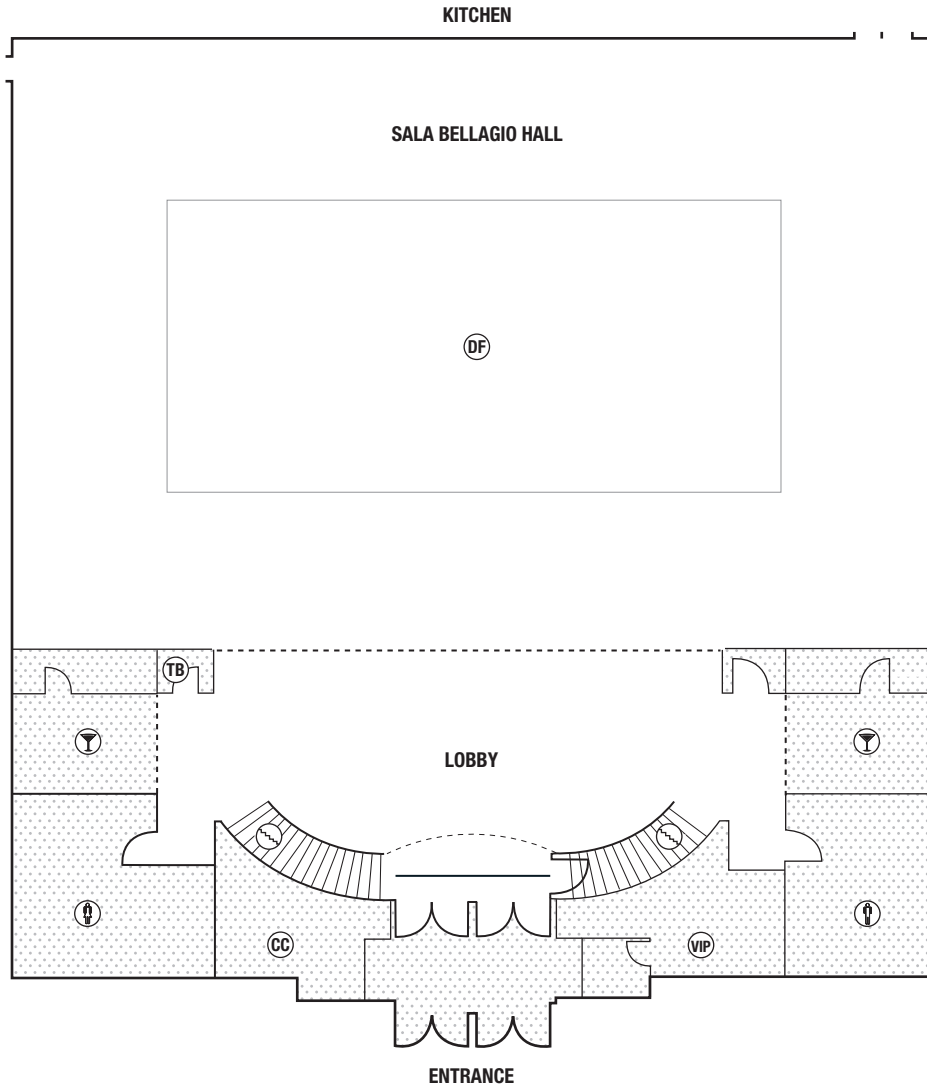

BOUTIQUE EVENT VENUE

- Unusable Space
- ♀ Women's Washroom
- ♂ Men's Washroom
- ↕ Stairs
- FS Food Stations
- ⊕ Elevator
- AW Air Walls
- ⌂ Bar
- VIP V.I.P. Suite
- CC Coat Check
- TB Technical Booth
- PO Pizza Oven
- DF Dance Floor
- ≡ Window
- ≡ Sliding Doors
- ⌂ Door