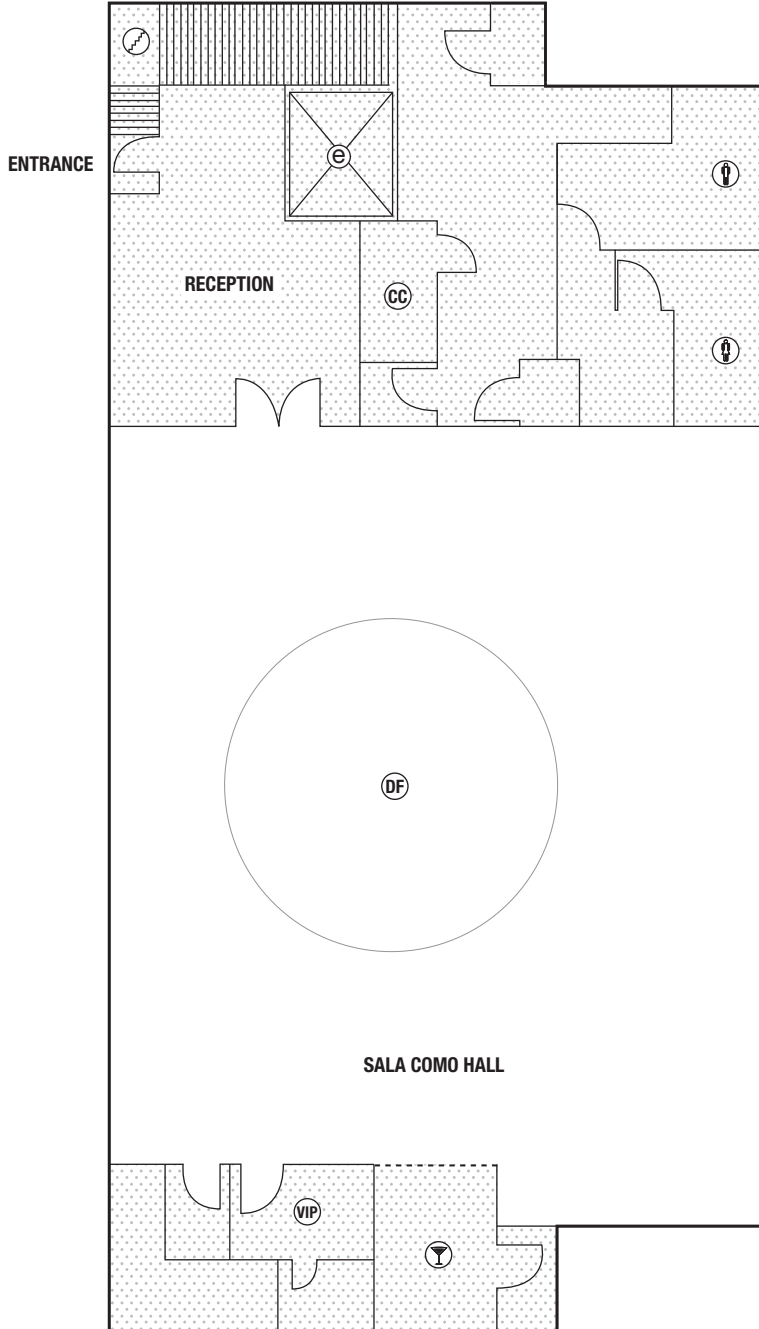

BOUTIQUE EVENT VENUE

- |                    |                   |
|--------------------|-------------------|
| ⊙ Unusable Space   | Ⓜ V.I.P. Suite    |
| ♀ Women's Washroom | Ⓒ Coat Check      |
| ♂ Men's Washroom   | Ⓣ Technical Booth |
| ↻ Stairs           | Ⓟ Pizza Oven      |
| Ⓕ Food Stations    | Ⓛ Dance Floor     |
| ⓔ Elevator         | ≡ Window          |
| Ⓐ Air Walls        | ≡ Sliding Doors   |
| 🍷 Bar              | ⌋ Door            |