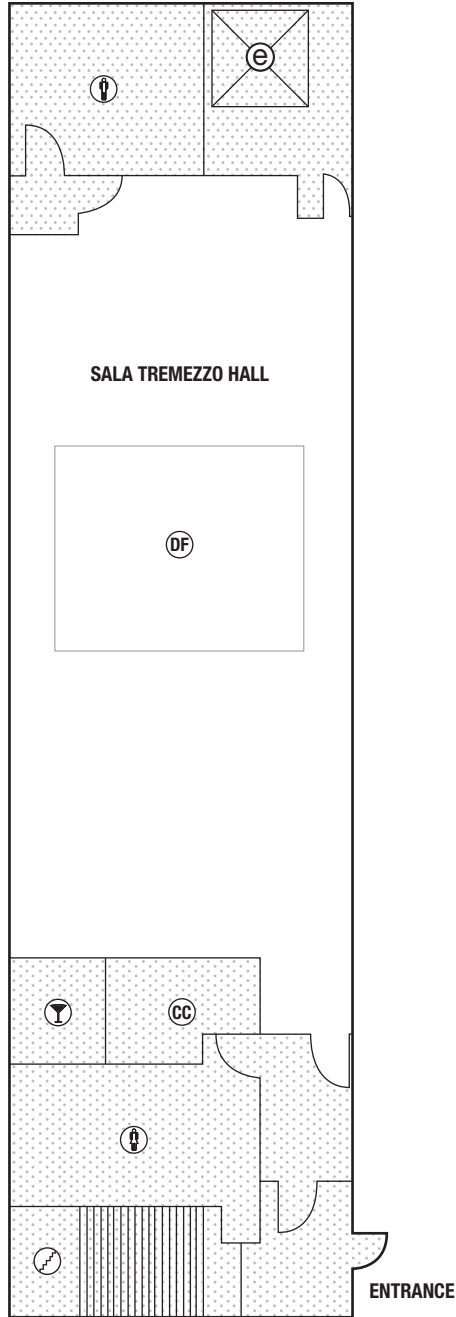

BOUTIQUE EVENT VENUE

- Unusable Space
- ♀ Women's Washroom
- ♂ Men's Washroom
- ↻ Stairs
- FS Food Stations
- ⊞ Elevator
- AW Air Walls
- Y Bar
- VIP V.I.P. Suite
- CC Coat Check
- TB Technical Booth
- PO Pizza Oven
- DF Dance Floor
- ≡ Window
- ≡ Sliding Doors
- ┌ Door